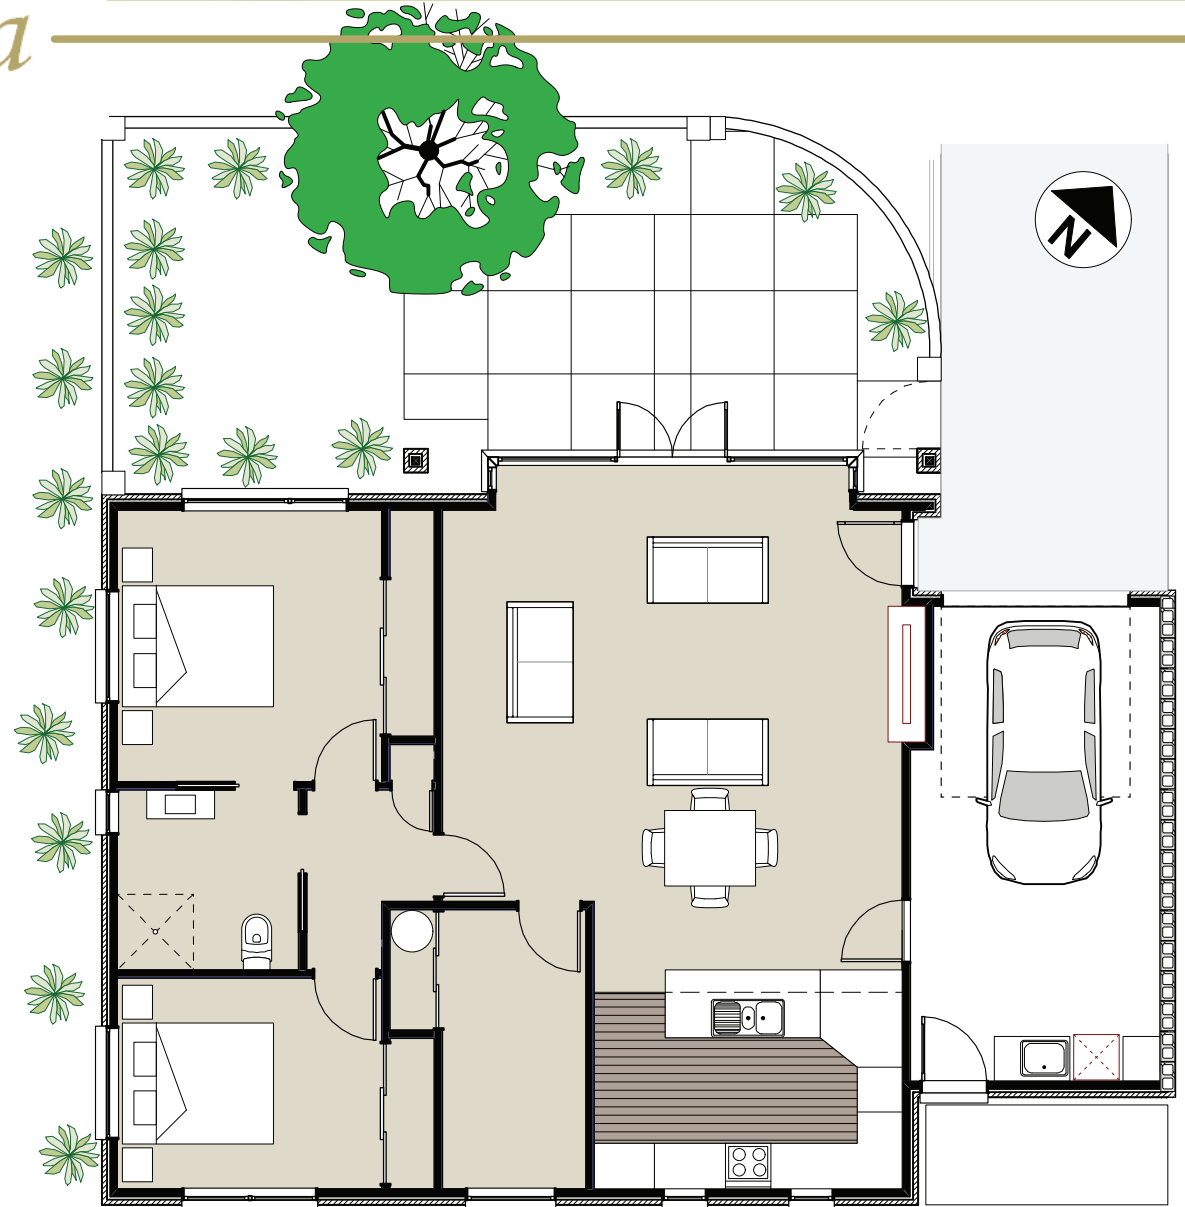

—Three Bedroom Villa

—Room Sizes

Living/ Dining	6.1 x 6.1m
Kitchen	4.1 x 2.9m
Bathroom	2.4 x 2.4m
Bedroom ₁ (inc. wardrobe)	4.2 x 3.6m
Bedroom ₂	3.5 x 2.8m
Bedroom ₃	1.9 x 3.7m
Garage	3.3 x 6.3m
<u>Total Floor Area</u> =	<u>126.8m²</u>

Through Care, to Quality of Life

—Three Bedroom Villa

—Room Sizes

Living/ Dining	6.1 x 6.1m
Kitchen	4.1 x 2.9m
Bathroom	2.4 x 2.4m
Bedroom ₁ (inc. wardrobe)	4.2 x 3.6m
Bedroom ₂	3.5 x 2.8m
Bedroom ₃	1.9 x 3.7m
Garage	3.3 x 6.3m
<u>Total Floor Area</u> =	<u>126.8m²</u>