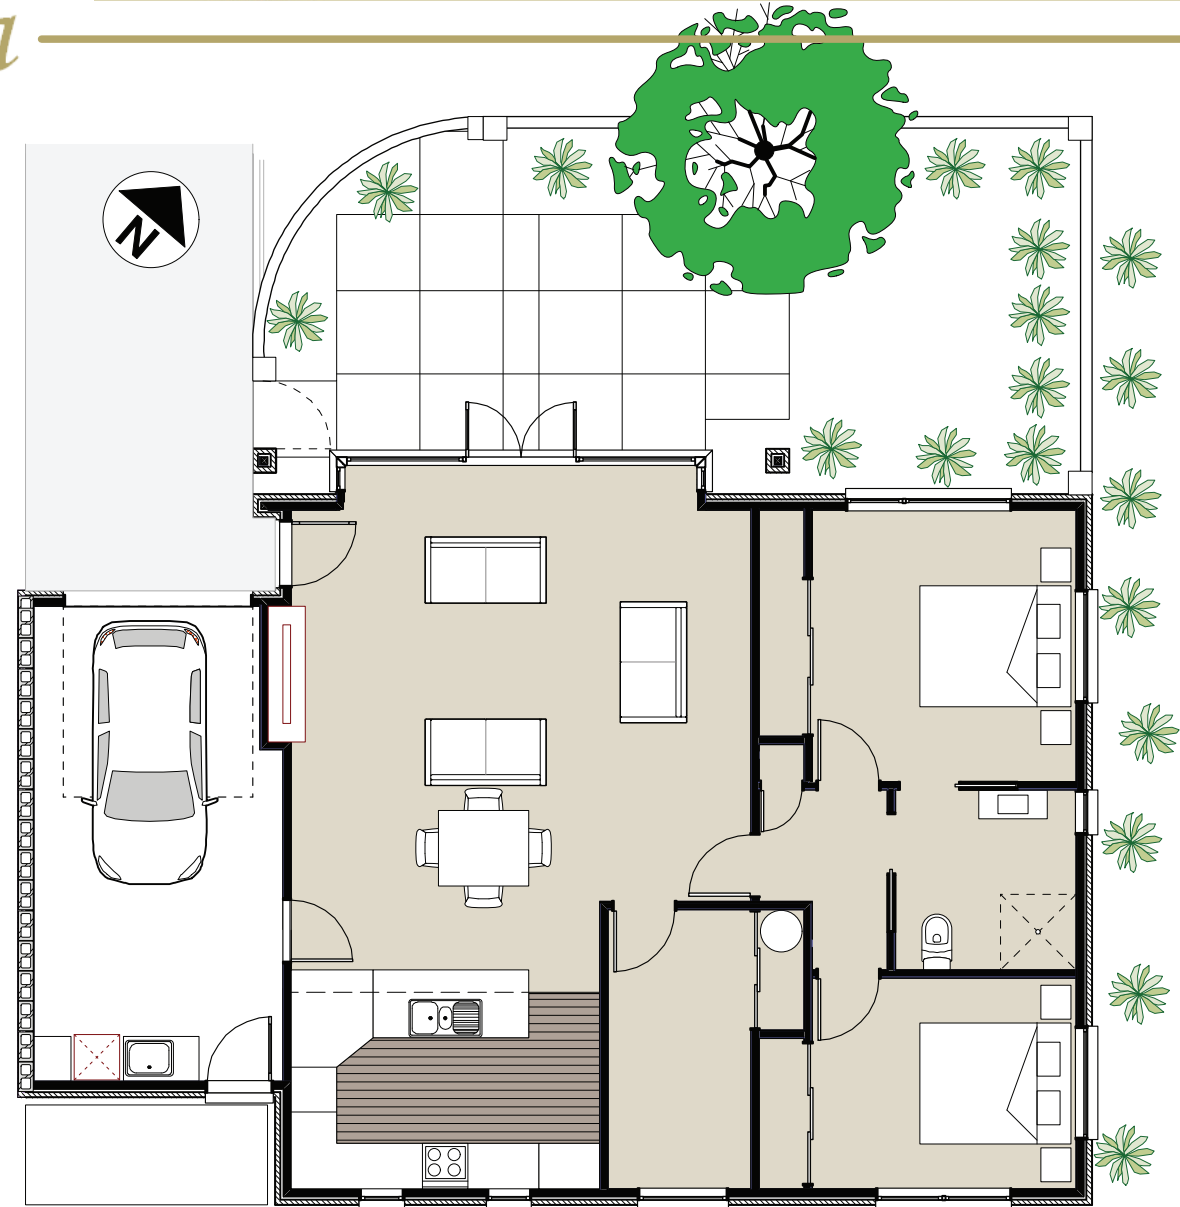

—Three Bedroom Villa

—Room Sizes

Living/ Dining	6.1 x 6.1m
Kitchen	4.1 x 2.9m
Bathroom	2.4 x 2.4m
Bedroom ₁ (inc. wardrobe)	4.2 x 3.6m
Bedroom ₂	3.5 x 2.8m
Bedroom ₃	1.9 x 3.7m
Garage	3.3 x 6.3m
<u>Total Floor Area</u> =	<u>126.8m²</u>

Through Care, to Quality of Life

—Three Bedroom Villa

—Room Sizes

Living/ Dining	6.1 x 6.1m
Kitchen	4.1 x 2.9m
Bathroom	2.4 x 2.4m
Bedroom ₁ (inc. wardrobe)	4.2 x 3.6m
Bedroom ₂	3.5 x 2.8m
Bedroom ₃	1.9 x 3.7m
Garage	3.3 x 6.3m
<u>Total Floor Area</u> =	<u>126.8m²</u>